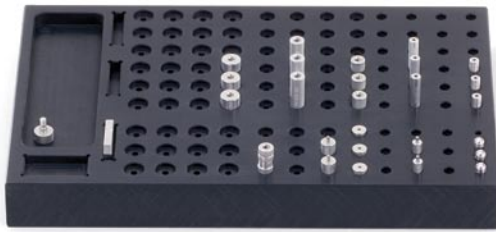

CMM Mini Kit

M4 mini kit

A kit includes the components listed and one Rayco aluminum base plate with M4 threaded holes 10mm on center.

BASE PLATE SIZE	PART #
150mm x 150mm x 9mm	R4-MK

M4 components included

QTY	PART #	DESCRIPTION
3	R4-MTS-50	mini tension spring (50mm post)
2	R4-STS-50	small tension spring (50mm post)
1	R4-MSLD	mini slide base
1	R4-MJS	mini jackstand
3	R4-ARP	aluminum resting pin
3	R4-610-SO	6mm dia. x 10mm standoff
3	R4-625-SO	6mm dia. x 25mm standoff
3	R4-95-SO	9mm dia. x 5mm standoff
3	R4-910-SO	9mm dia. x 10mm standoff
3	R4-925-SO	9mm dia. x 25mm standoff
3	R4-1210-SO	12mm dia. x 10mm standoff
2	R4-610-PSO	6mm dia. x 10mm pin standoff
2	R4-910-PSO	9mm dia. x 10mm pin standoff
1	R4-MCT	mini component tray

CMM Starter Kits

1/4-20 starter kit

A kit includes the components listed and one Rayco aluminum base plate with 1/4-20 threaded holes .50" on center (choose from plate sizes listed).

BASE PLATE SIZE	PART #
12" x 12" x .50"	R20-CSK1
18" x 18" x .50"	R20-CSK2

1/4-20 components included

QTY	PART #	DESCRIPTION
3	R20-LTS-3	large tension spring (3" post)
1	R20-SLD	slide base
2	R20-5075-SO	.50" dia. x 75" standoff
3	R20-501-SO	.50" dia. x 1" standoff
2	R20-502-SO	.50" dia. x 2" standoff
2	R20-7575-SO	.75" dia. x .75" standoff
3	R20-751-SO	.75" dia. x 1" standoff
2	R20-752-SO	.75" dia. x 2" standoff